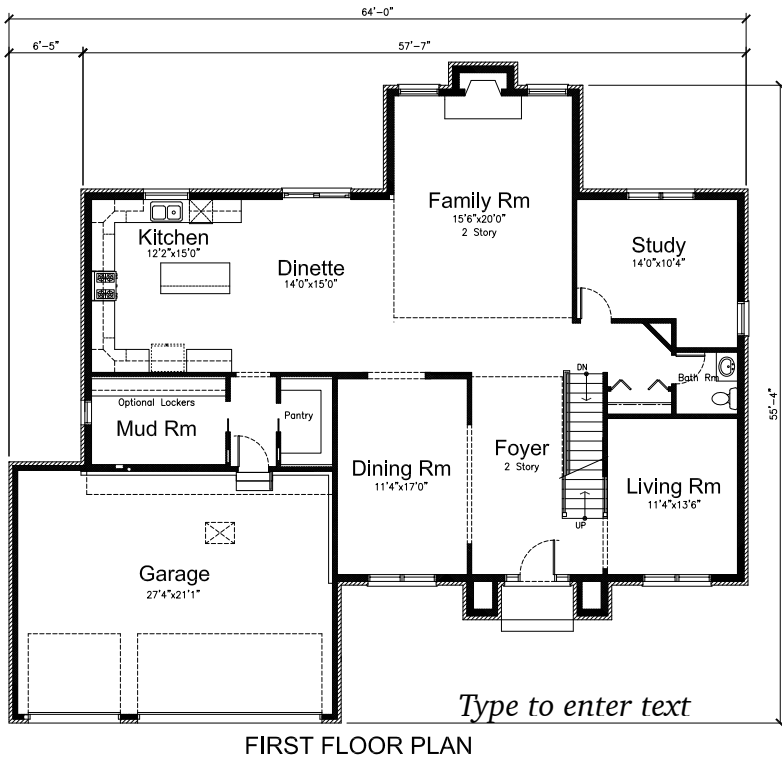

Prairie Ridge

of New Lenox

Contact us at Brianwille@me.com or (815) 693-4540 with any questions about this home or the opportunity to build to suit in Prairie Ridge Estates.